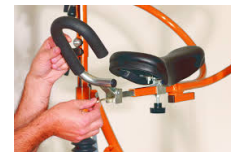

The Movita is suitable for indoor and outdoor use and differs from similar walkers on the market, because of it's slightly inclined frame which creates greater user stability. The Movita trunk units can also be interchanged quickly and easily

Accessories Include: Foot separator, knee separator, footrest, anti-tipping System, directional Locking swivel wheels, anti return wheels, variable damping springs.

Colours available

Four sizes available.

Child - Seat height 25-60cm

Junior - Seat height 46-67cm

Small Adult - Seat height 62-96cm

Large Adult - Seat height 77-111cm

Easily adjustable frame

Four sizes of thoracic ring

Safety features

Directional locking swivel